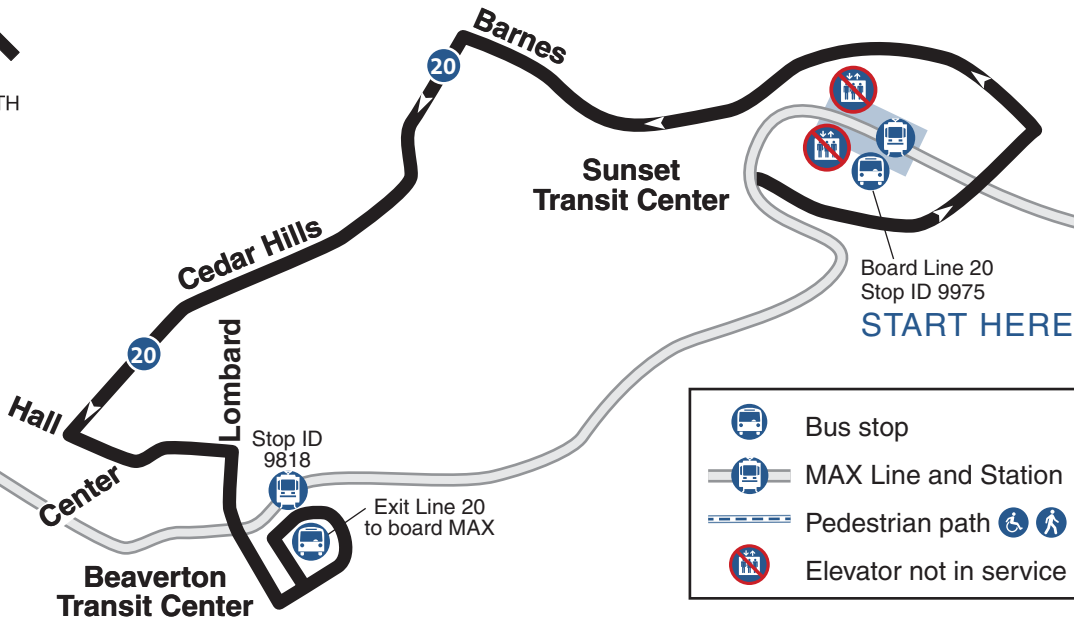

MAX Station Elevator Outage Detour

Westbound starting at Sunset Transit Center

NORTH

-  Bus stop
-  MAX Line and Station
-  Pedestrian path  
-  Elevator not in service